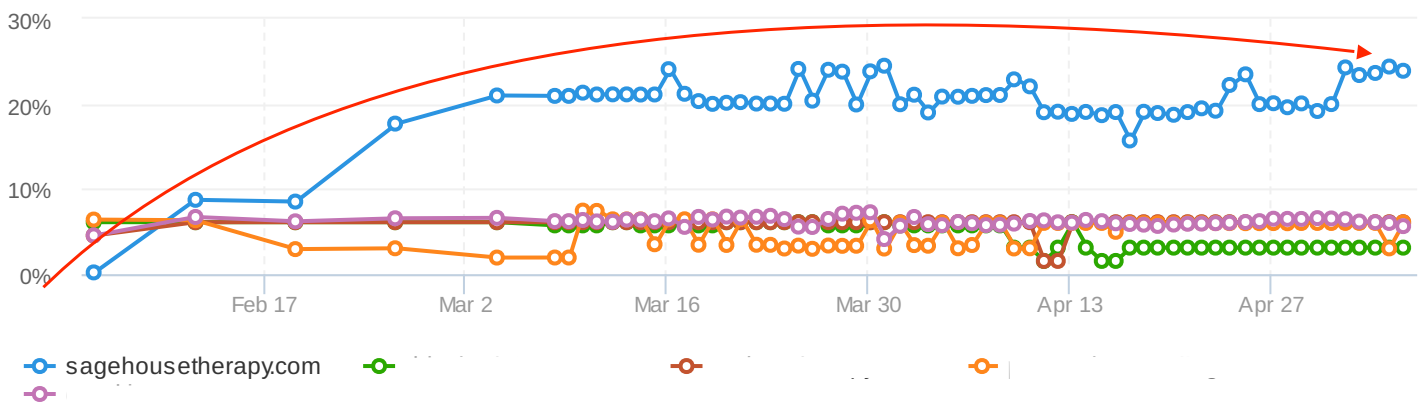

Position Tracking: Overview (organic)

Tracking URL: sagehousetherapy.com
Device & Location: Desktop, 20190, Virginia, United States (Google)
Report Type: Organic
Volume Type: Local
Period: Feb 07 – May 06, 2020
Local pack: yes

From 0% Visibility to now being the most visible
Art Therapy Local Business in Northern Virginia

Visibility

Rankings Distribution

Domain	Visibility	Change
sagehousetherapy.com	23.89%	23.67%
psychologytoday.com	23.23%	12.54%
psychology.com	14.84%	7.18%
psychology.org	12.14%	1.23%
yelp.com	9.24%	-0.30%
psychology.net	6.11%	1.56%
psychology.edu	6.11%	1.56%
psychology.gov	5.65%	1.09%
psychology.mil	3.12%	-2.98%